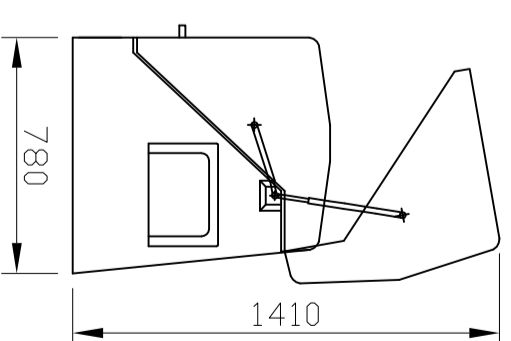

DIAMOND MODEL	BLOWER TYPE	POPULATION	PHASE
DMC 6	DLT15	27	1
LENGTH OF HOSE	KIOSK TYPE		
10M	MEDIUM		

DESIGN	ISSUE	DATE	CHANGE	INITIAL
	A	22/03/05	NEW DRAWING	
	B	23/7/03	INVERTS CHANGED	RJM
CHECKED	C	8/03/04	BLOWER WAS DLT15	RJM
	D	30/07/04	BLOWER WAS DT4-16	RMP
	E	23/01/07	UPDATED INCORPORATED	RJM
DRAWN				
KDS				

WPL LIMITED

1 & 2 ASTON ROAD  
WATERLOOVILLEHAMPSHIRE  
P07 7UX

TEL: (02392) 242600

FAX: (02392) 242624

© This drawing is the copyright of WPL Ltd  
e-mail: engineering@wpl-limited.co.uk

SCALE N.T.S.

DIM'S IN mm

PAPER SIZE A4

TOLERANCES

+/- 10mm

MATERIAL

GRP

FINISH DK GREEN 14 C 39 TD BS4800

DK GREEN 14 C 39 TD BS4800

TITLE