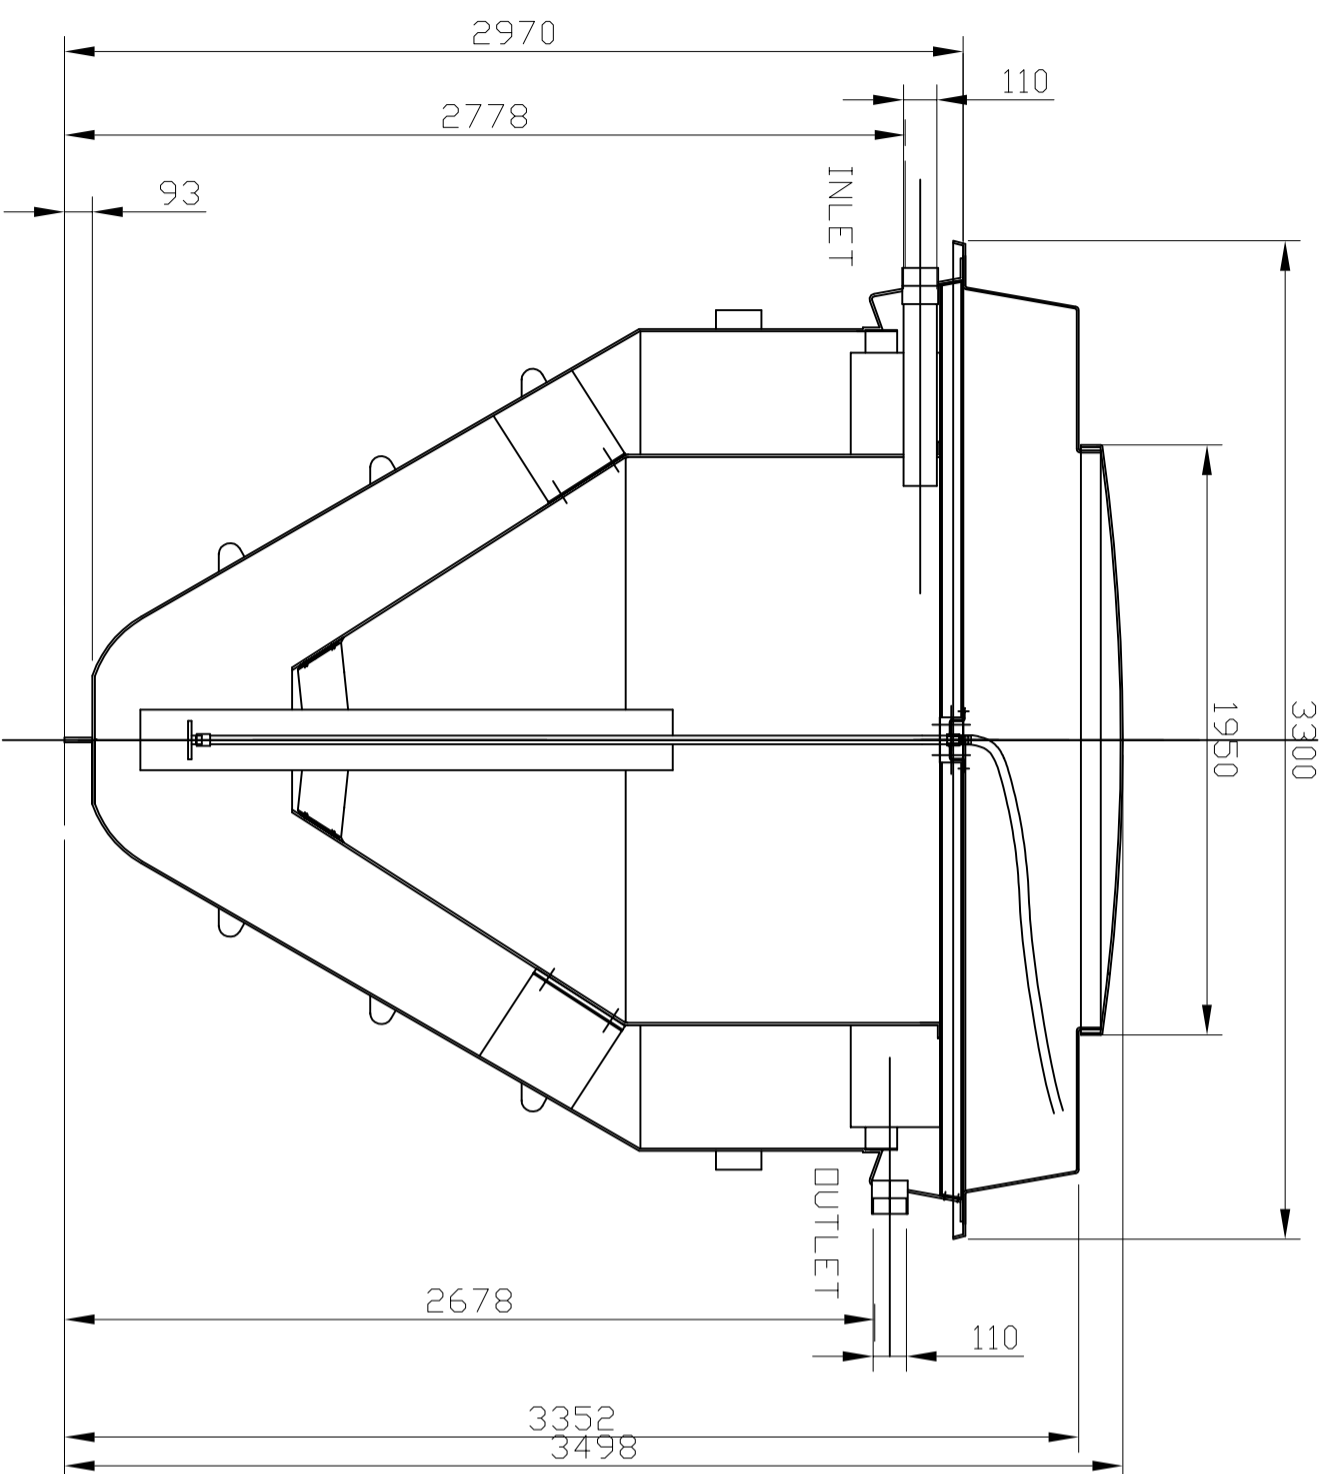

DIAMOND MODEL	BLOWER TYPE	POPULATION	PHASE
DMC 6	DLT15	27	1
LENGTH OF HOSE	KIOSK TYPE		
10M	MEDIUM		

DESIGN	ISSUE	DATE	CHANGE	INITIAL
	A	22/03/05	NEW DRAWING	
	B	23/7/03	INVERTS CHANGED	RJM
CHECKED	C	8/03/04	BLOWER WAS DLT15	RJM
	D	30/07/04	BLOWER WAS DT4-16	RMP
	E	23/01/07	UPDATED INCORPORATED	RJM
DRAWN				
KDS				

WPL LIMITED

1 & 2 ASTON ROAD  
WATERLOOVILLEHAMPSHIRE  
P07 7UX

TEL: (02392) 242600

FAX: (02392) 242624

© This drawing is the copyright of WPL Ltd  
e-mail: engineering@wpl-limited.co.uk

SCALE N.T.S.

DIM'S IN mm

PAPER SIZE A4

TOLERANCES

+/- 10mm

MATERIAL

GRP

FINISH DK GREEN 14 C 39 TD BS4800

DK GREEN 14 C 39 TD BS4800

TITLE

DMC 6

GENERAL ARRANGEMENT

DRAWING NUMBER

DD-651-611